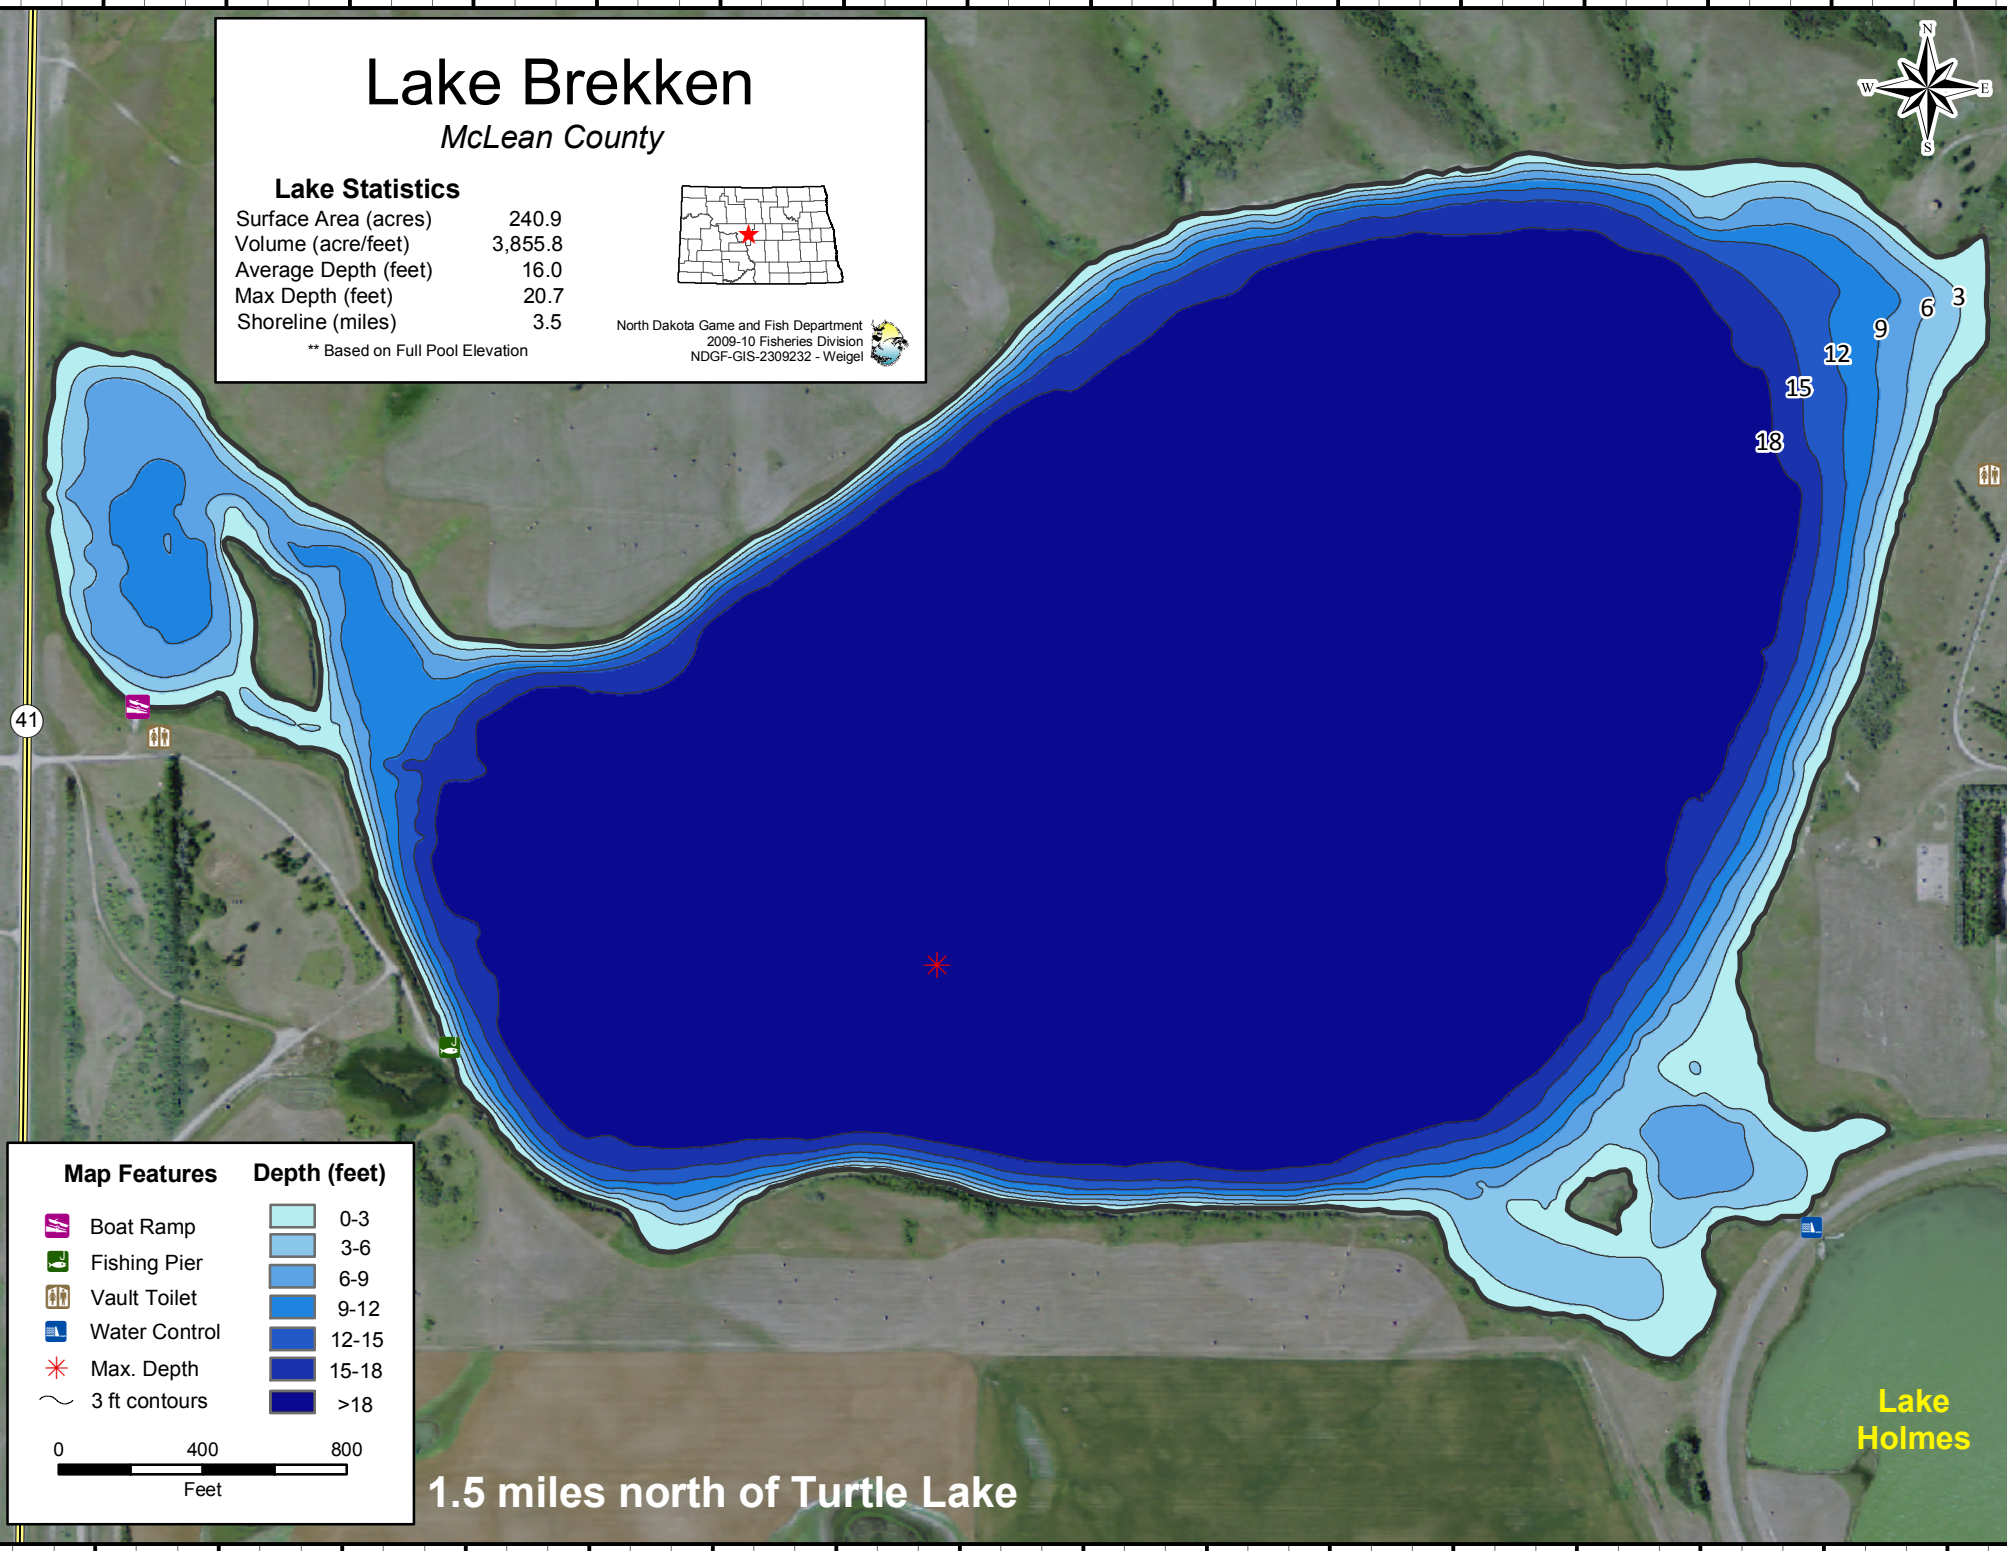

Lake Brekken

McLean County

Lake Statistics

Surface Area (acres)	240.9
Volume (acre/feet)	3,855.8
Average Depth (feet)	16.0
Max Depth (feet)	20.7
Shoreline (miles)	3.5

North Dakota Game and Fish Department
2009-10 Fisheries Division
NDGF-GIS-2309232 - Weigel

** Based on Full Pool Elevation

Map Features	Depth (feet)
Boat Ramp	0-3
Fishing Pier	3-6
Vault Toilet	6-9
Water Control	9-12
Max. Depth	12-15
3 ft contours	15-18
	>18 depth color swatch"/> >18

0 400 800
Feet

1.5 miles north of Turtle Lake

Lake Holmes