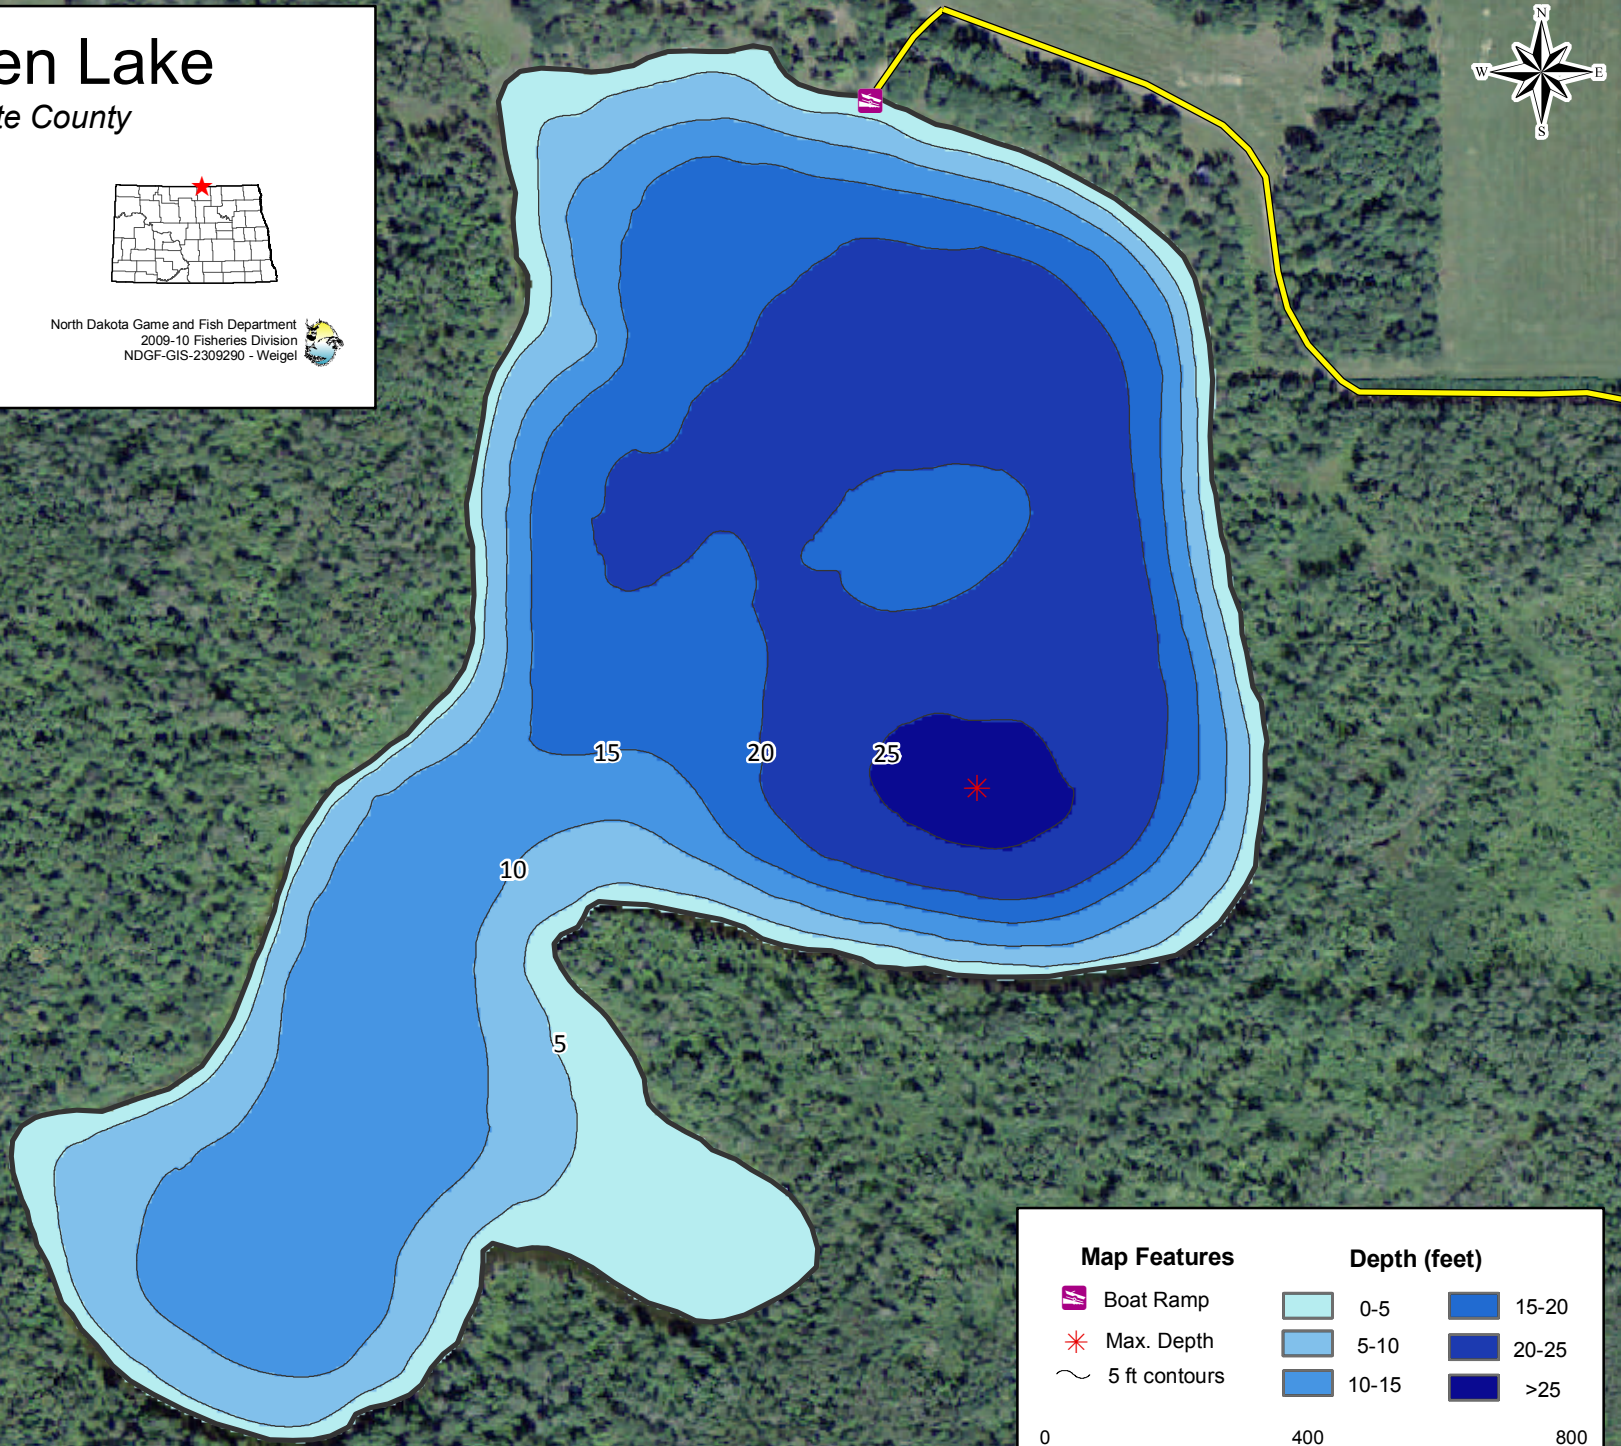

Jensen Lake

Rolette County

Lake Statistics

Surface Area (acres)	47.3
Volume (acre/feet)	647.1
Average Depth (feet)	13.6
Max Depth (feet)	25.9
Shoreline (miles)	1.4

** Based on Full Pool Elevation

North Dakota Game and Fish Department
2009-10 Fisheries Division
NDGF-GIS-2309290 - Weigel

9 miles west, 3 miles north of St. John

Map Features		Depth (feet)	
	Boat Ramp		0-5
	Max. Depth		5-10
	5 ft contours		10-15
			15-20
			20-25
		>25 depth color swatch"/>	>25

0 400 800
Feet