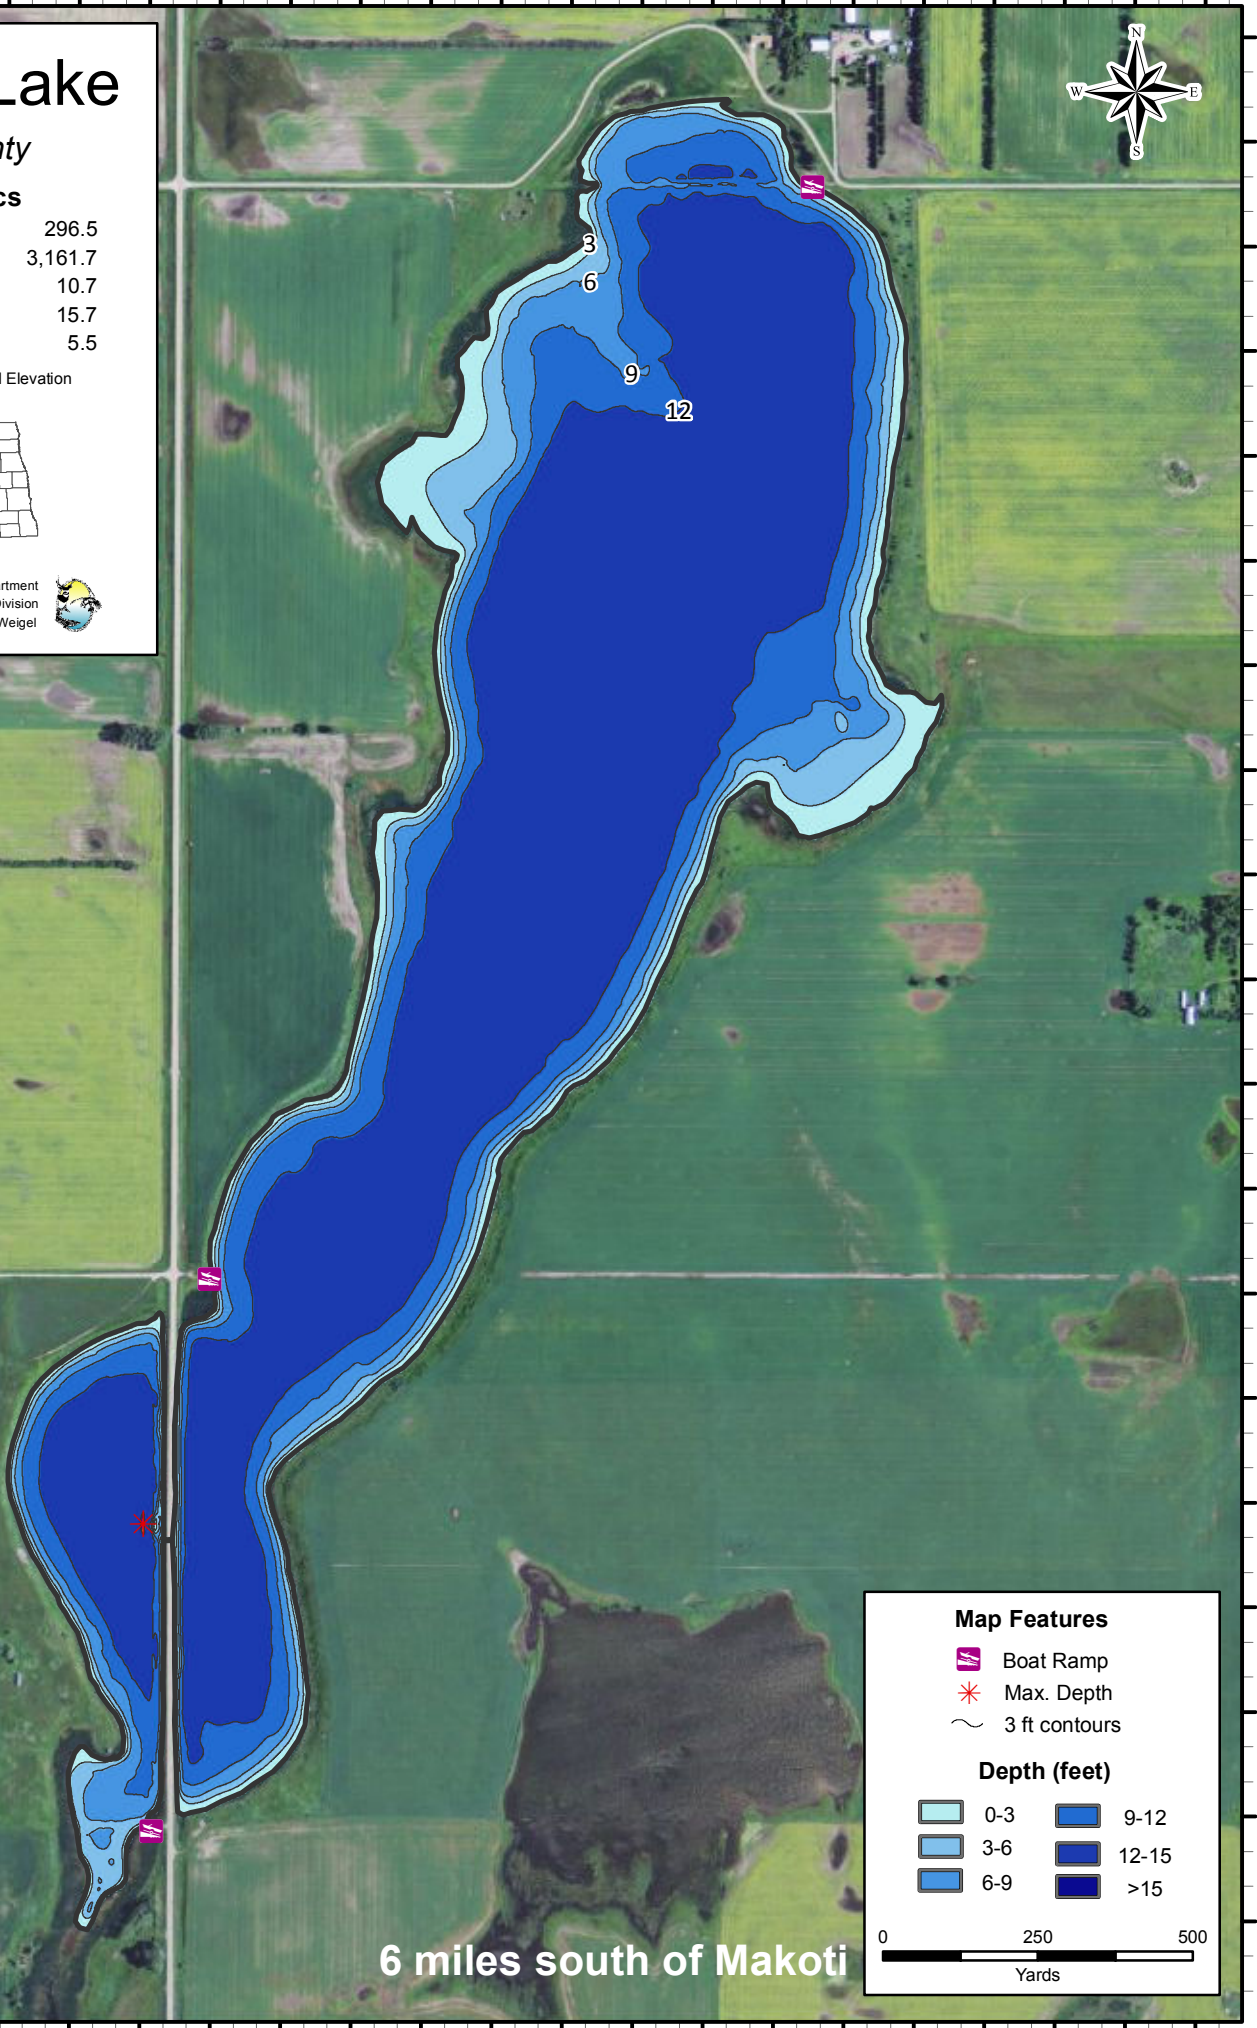

Makoti Lake

Ward County

Lake Statistics

Surface Area (acres)	296.5
Volume (acre/feet)	3,161.7
Average Depth (feet)	10.7
Max Depth (feet)	15.7
Shoreline (miles)	5.5

** Based on Full Pool Elevation

North Dakota Game and Fish Department
2010-11 Fisheries Division
NDGF-GIS-2365 - Weigel

Map Features

- Boat Ramp
- Max. Depth
- 3 ft contours

Depth (feet)

0-3	9-12
3-6	12-15
6-9	>15

6 miles south of Makoti