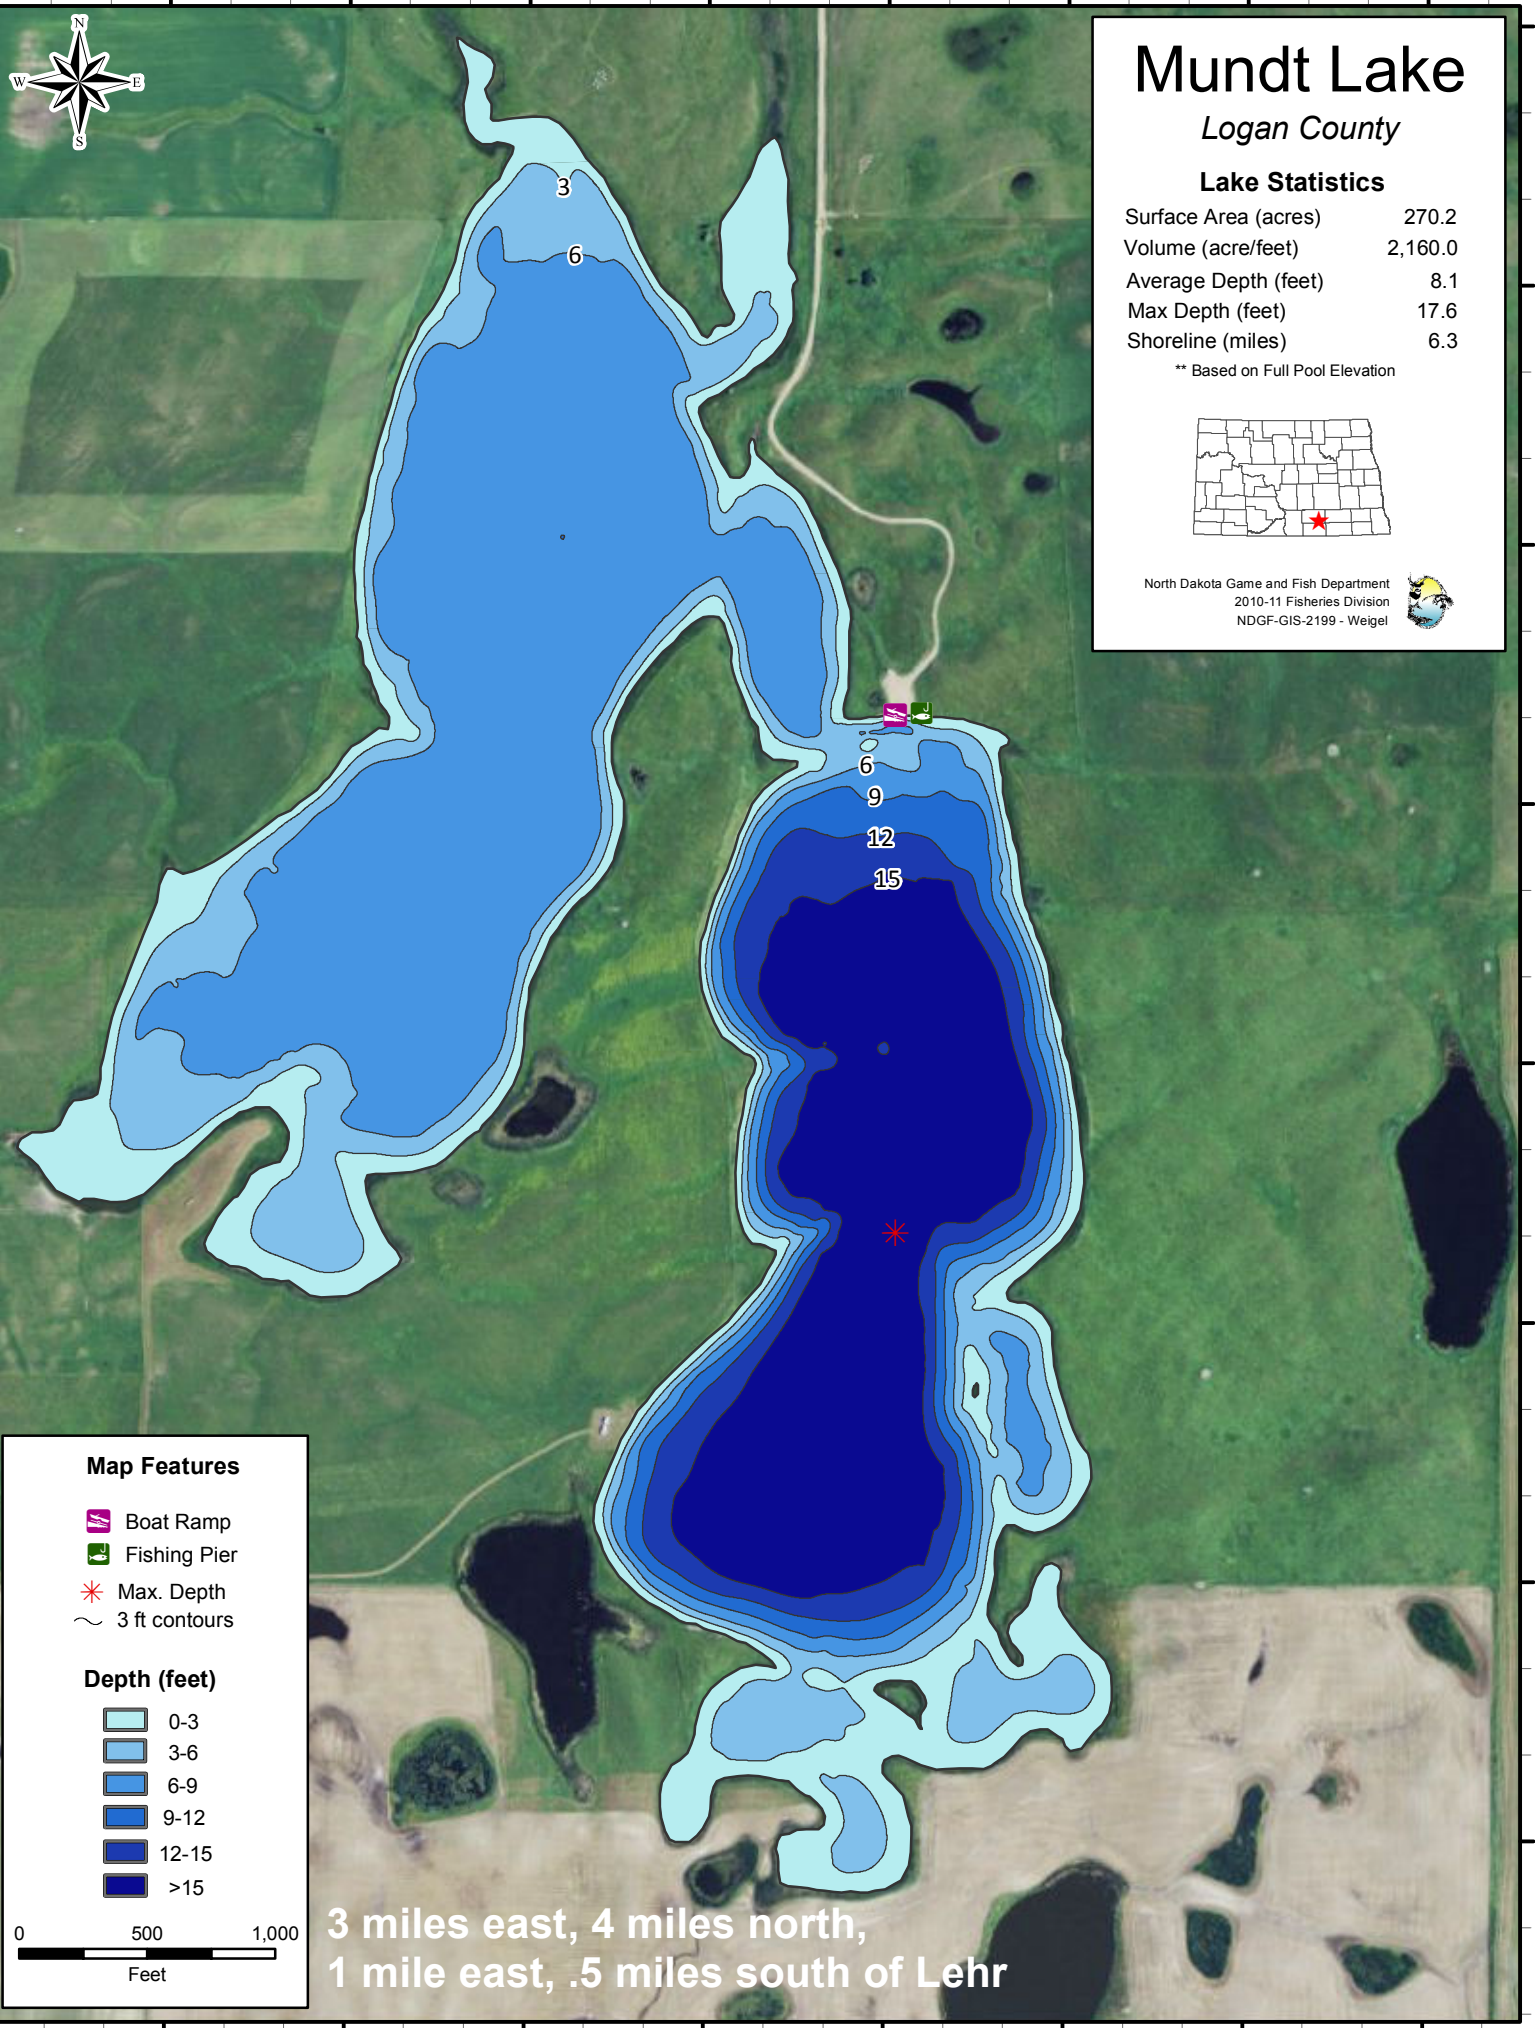

Mundt Lake

Logan County

Lake Statistics

Surface Area (acres)	270.2
Volume (acre/feet)	2,160.0
Average Depth (feet)	8.1
Max Depth (feet)	17.6
Shoreline (miles)	6.3

** Based on Full Pool Elevation

North Dakota Game and Fish Department
2010-11 Fisheries Division
NDGF-GIS-2199 - Weigel

Map Features

- Boat Ramp
- Fishing Pier
- Max. Depth
- 3 ft contours

Depth (feet)

- 0-3
- 3-6
- 6-9
- 9-12
- 12-15
- >15 feet color swatch"/> >15

3 miles east, 4 miles north,
1 mile east, .5 miles south of Lehr