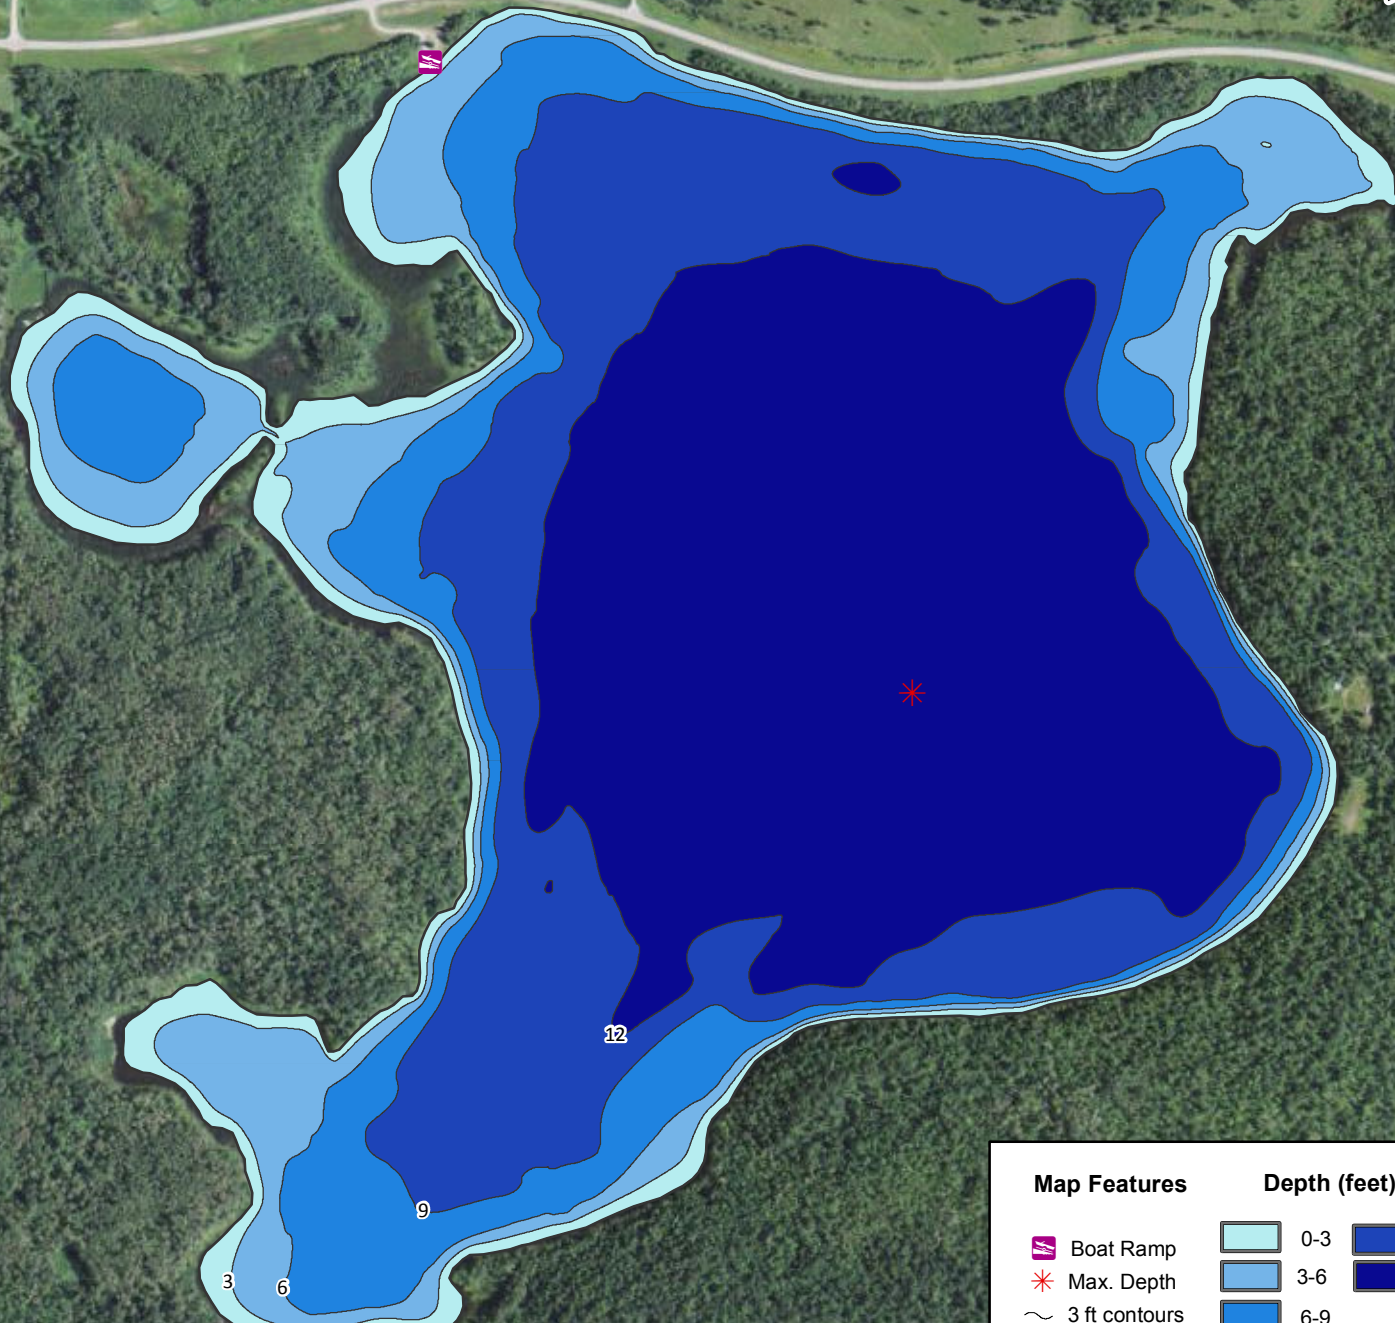

School Section Lake

Rolette County

Lake Statistics

Surface Area (acres) 310.4
Volume (acre/feet) 3,072.3
Average Depth (feet) 9.9
Max Depth (feet) 14.8
Shoreline (miles) 4.4

** Based on Full Pool Elevation

North Dakota Game and Fish Department
2010-11 Fisheries Division
NDGF-GIS-2296 - Weigel

9 miles north, 2.5 miles east of Dunseith

Map Features		Depth (feet)			
	Boat Ramp		0-3		9-12
	Max. Depth		3-6	>12 ft depth color swatch"/>	>12
	3 ft contours		6-9		

0 250 500
Yards