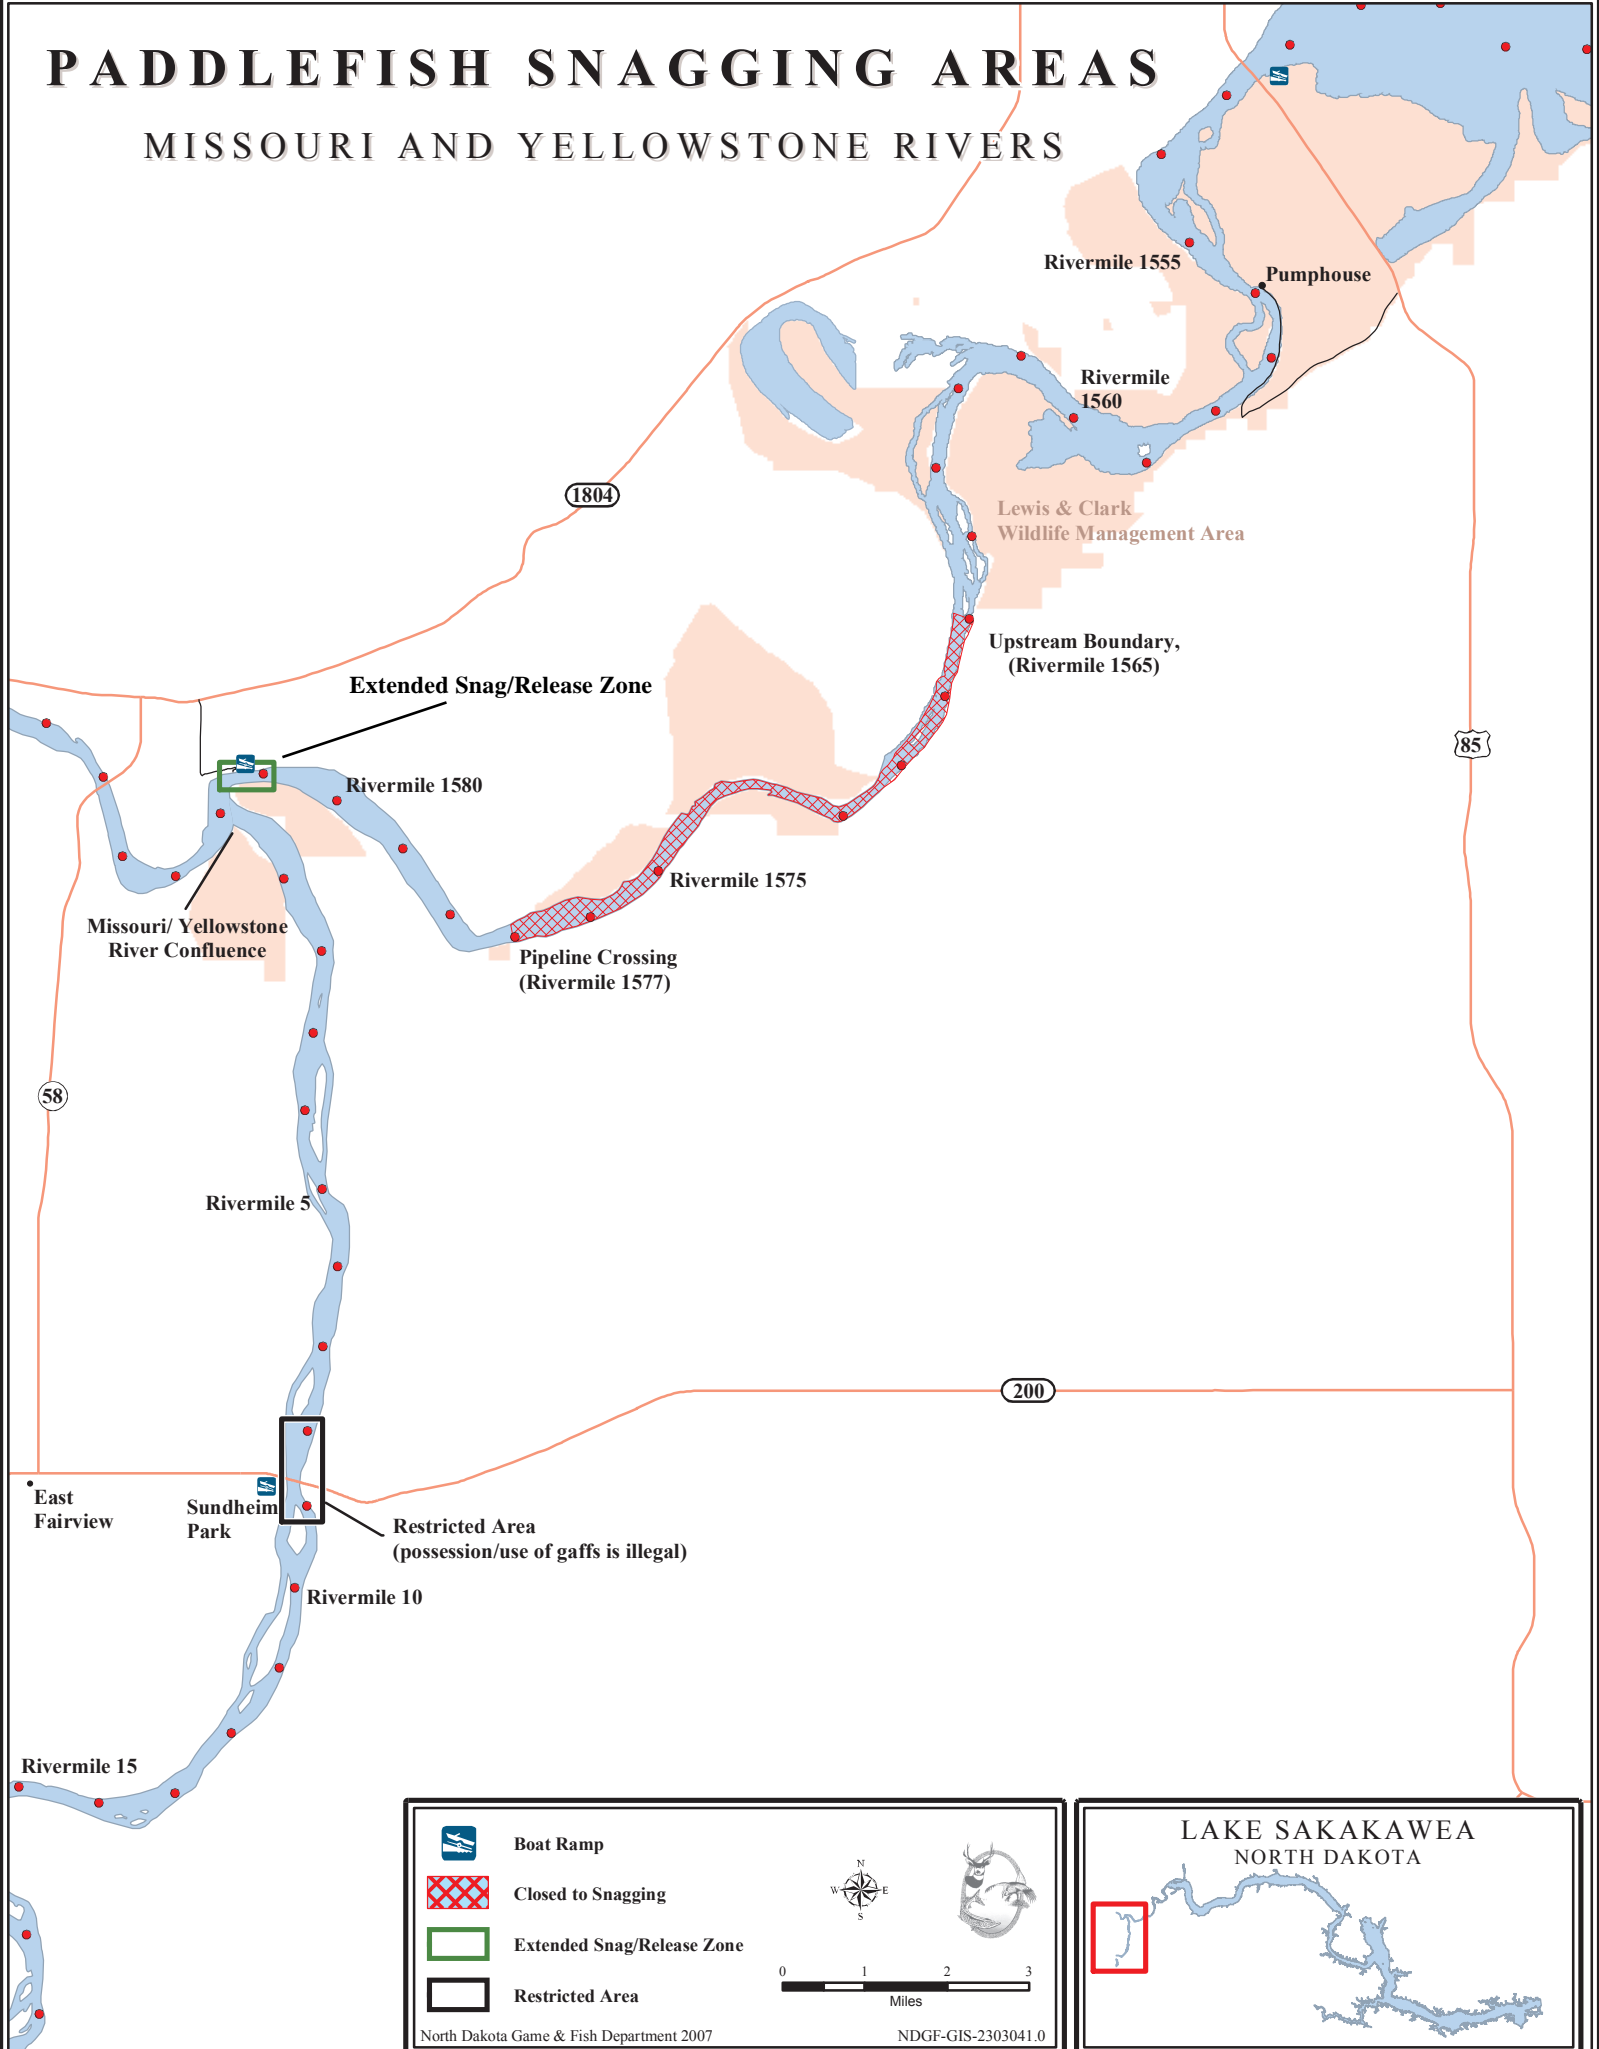

PADDLEFISH SNAGGING AREAS

MISSOURI AND YELLOWSTONE RIVERS

	Boat Ramp
	Closed to Snagging
	Extended Snag/Release Zone
	Restricted Area

North Dakota Game & Fish Department 2007

LAKE SAKAKAWEA
NORTH DAKOTA

NDGF-GIS-2303041.0